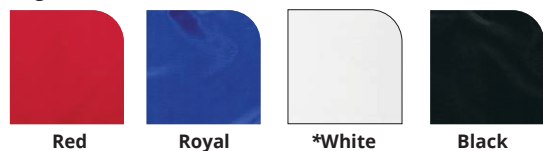

Adventure Tote

ADVENTURE™

Size: 16W x 4 x 14½H
2"-wide x 24"-long handles. 230-T.

Imprint	Item #	150	250	500	1000	3000	
	40A1614	4.15	3.85	3.65	3.45	3.35	C
	CVA1614	4.90	4.60	4.40	4.20	4.10	C
	DSAWH1614 1 Side	5.40	5.10	4.90	4.70	4.60	C
	DSAWH1614 2 Sides	6.70	6.40	6.20	6.00	5.90	C
	SPA1614	6.15	5.85	5.65	5.45	5.35	C

Shipping: 27 lbs. per box of 250

Imprint Area: Front/Back – 13W x 10H (Screen Print, ColorVista, & Sparkle)
Front/Back – 12W x 10H (Sublimation)

Bag Colors Available:

*Sublimation is only available on White.

	SCREEN PRINT	COLORVISTA	SUBLIMATION	SPARKLE
SET-UP	\$55 per color, per design (G).	NO SET-UP CHARGE.	\$55 per design (G).	\$55 per design. Up to 6 colors (G).
RE-ORDER SET-UP	\$35 per color, per design (G).	NO SET-UP CHARGE.	\$35 per design (G).	\$35 per design. Up to 6 colors (G).
ADDITIONAL LOCATION	\$0.50 per bag, per location (G).	\$1.00 per bag, per location (G).	Refer to product pricing above.	\$2.00 per bag, per location (G).
ADDITIONAL COLOR	\$0.50 per color, per side, per bag (G).	N/A	N/A	N/A
PRODUCTION TIME **	4 business days after all final approvals.	6 business days after all final approvals.	12 business days after all final approvals.	10 business days after all final approvals.
COLUMN PRICING	Per bag, one-color imprint, one location. Screen charge is additional.	Per bag, multi-color imprint, one location. No set-up charge.	Per bag, multi-color imprint, per location. Set-up charge is additional.	Per bag, up to 6 colors, one location. Set-up charge is additional.
PLASTIC BOTTOM INSERT	N/A			
PLAIN BAGS	20% off the Screen Print bag price. Ships next business day.			
BROKEN BOX CHARGE	\$10 (G) – Plain bags only.			
ART SPECS / IMPRINT COLORS	Refer to pages 186-188, 191-193, 196.			
RUSHES & ADDITIONAL SERVICES	Refer to pages 186-188, 201.			